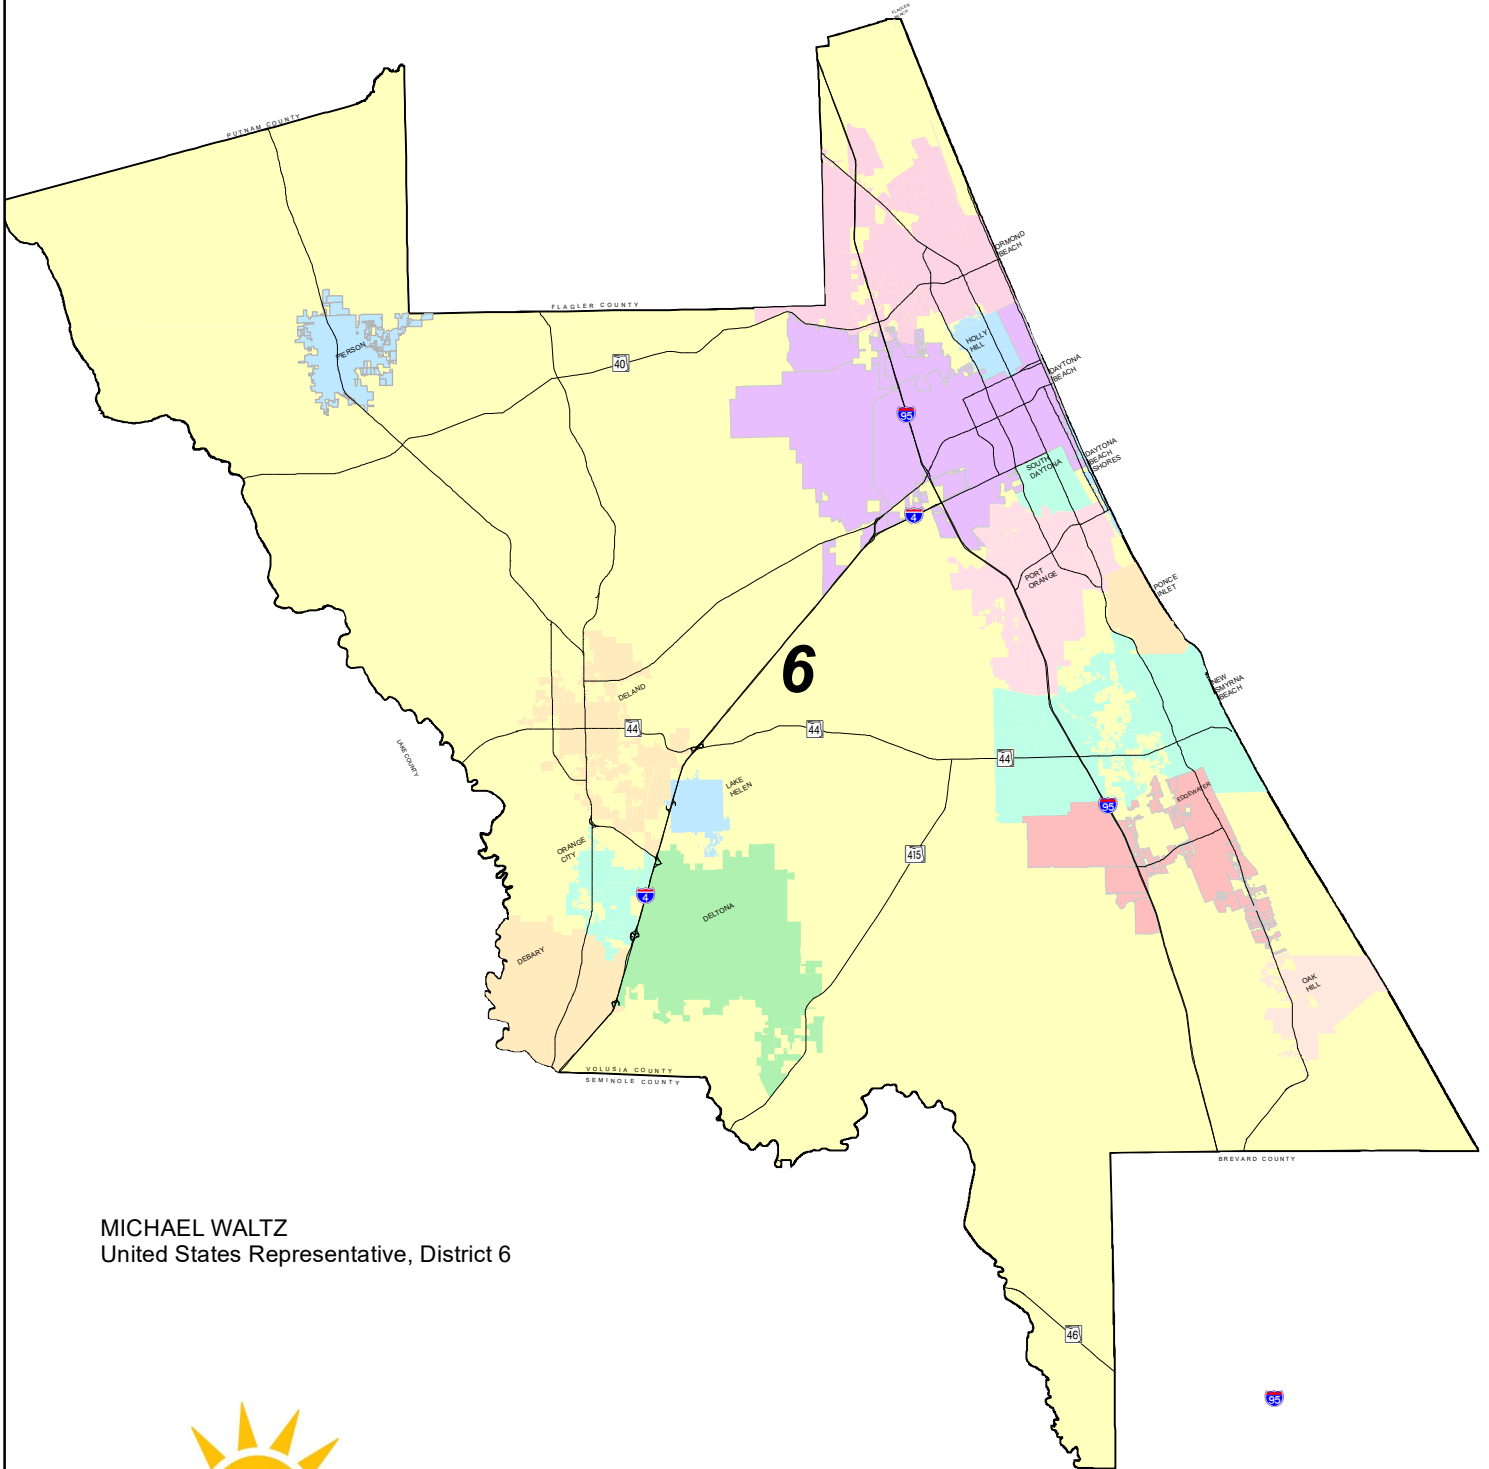

Congressional Districts Volusia County

MICHAEL WALTZ
United States Representative, District 6

PREPARED BY:
DEPARTMENT OF ELECTIONS
LISA LEWIS SUPERVISOR OF ELECTIONS
JAN, 2021