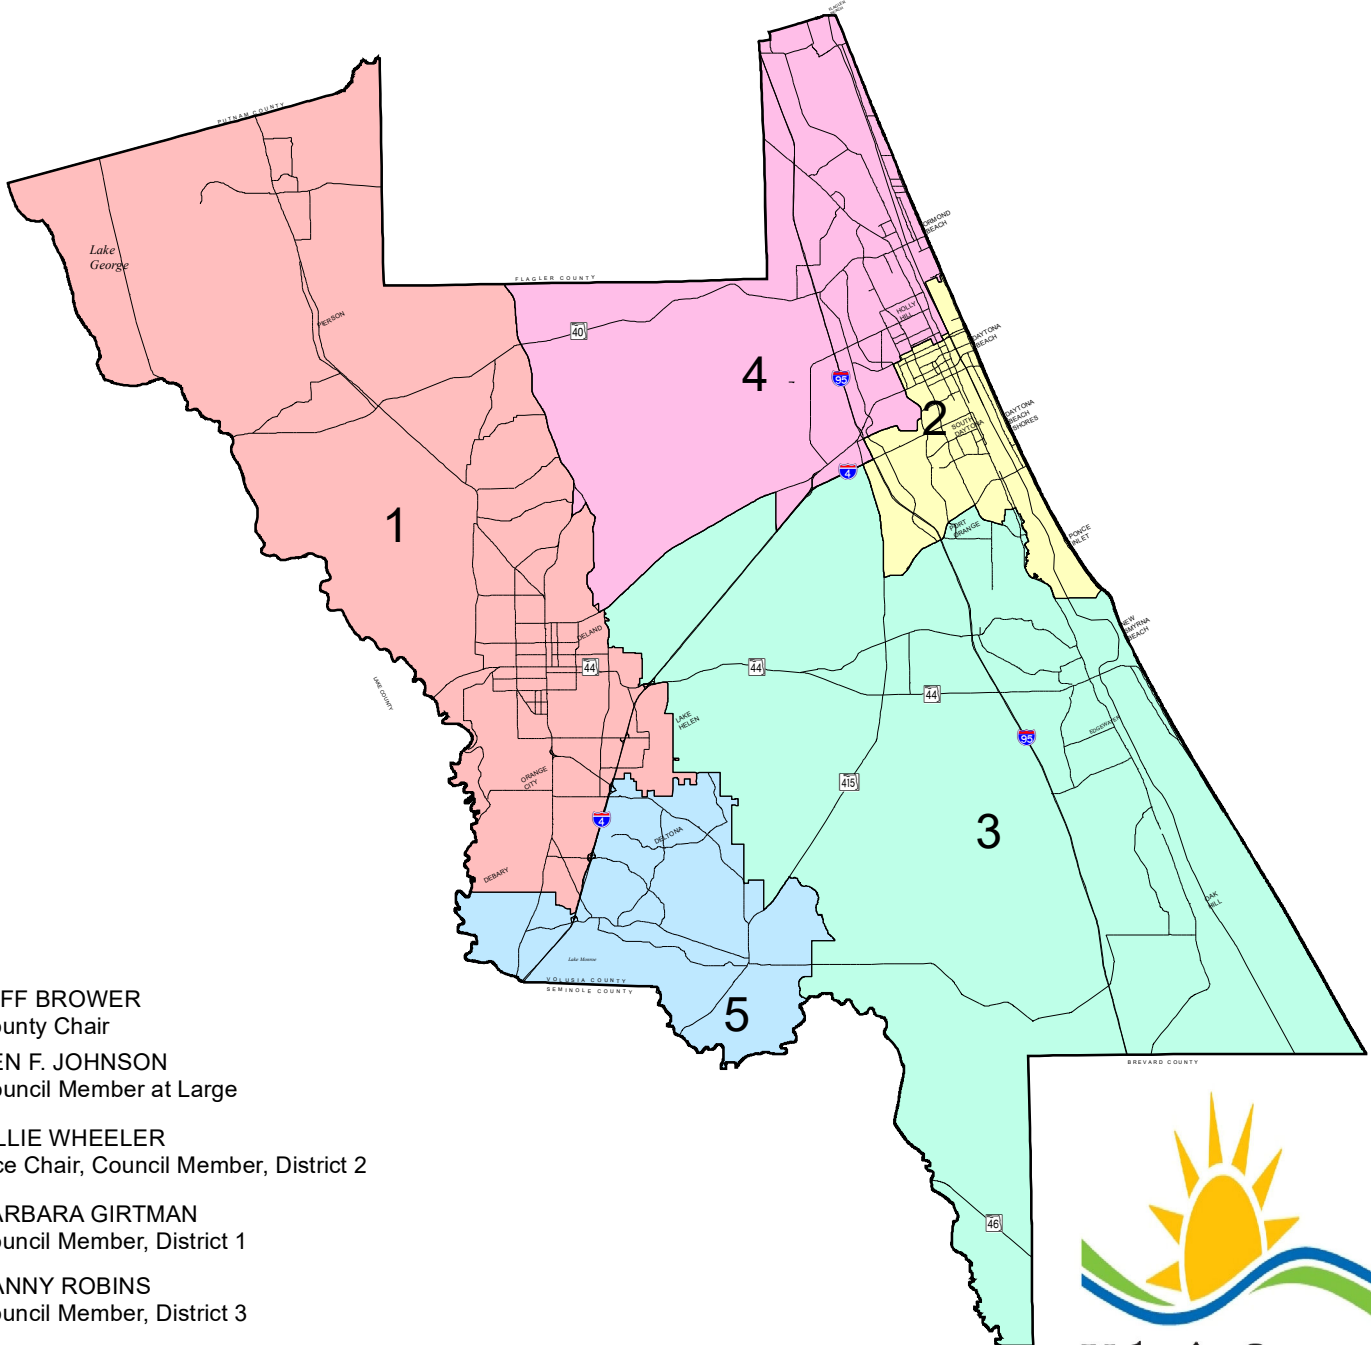

# County Council Districts Volusia County

**JEFF BROWER**  
County Chair  
**BEN F. JOHNSON**  
Council Member at Large

**BILLIE WHEELER**  
Vice Chair, Council Member, District 2

**BARBARA GIRTMAN**  
Council Member, District 1

**DANNY ROBINS**  
Council Member, District 3

**HEATHER POST**  
Council Member, District 4

**DR. FRED LOWRY**  
Council Member, District 5

**GEORGE RECKTENWALD**  
County Manager

PREPARED BY:  
DEPARTMENT OF ELECTIONS  
LISA LEWIS SUPERVISOR OF ELECTIONS  
JAN. 2021