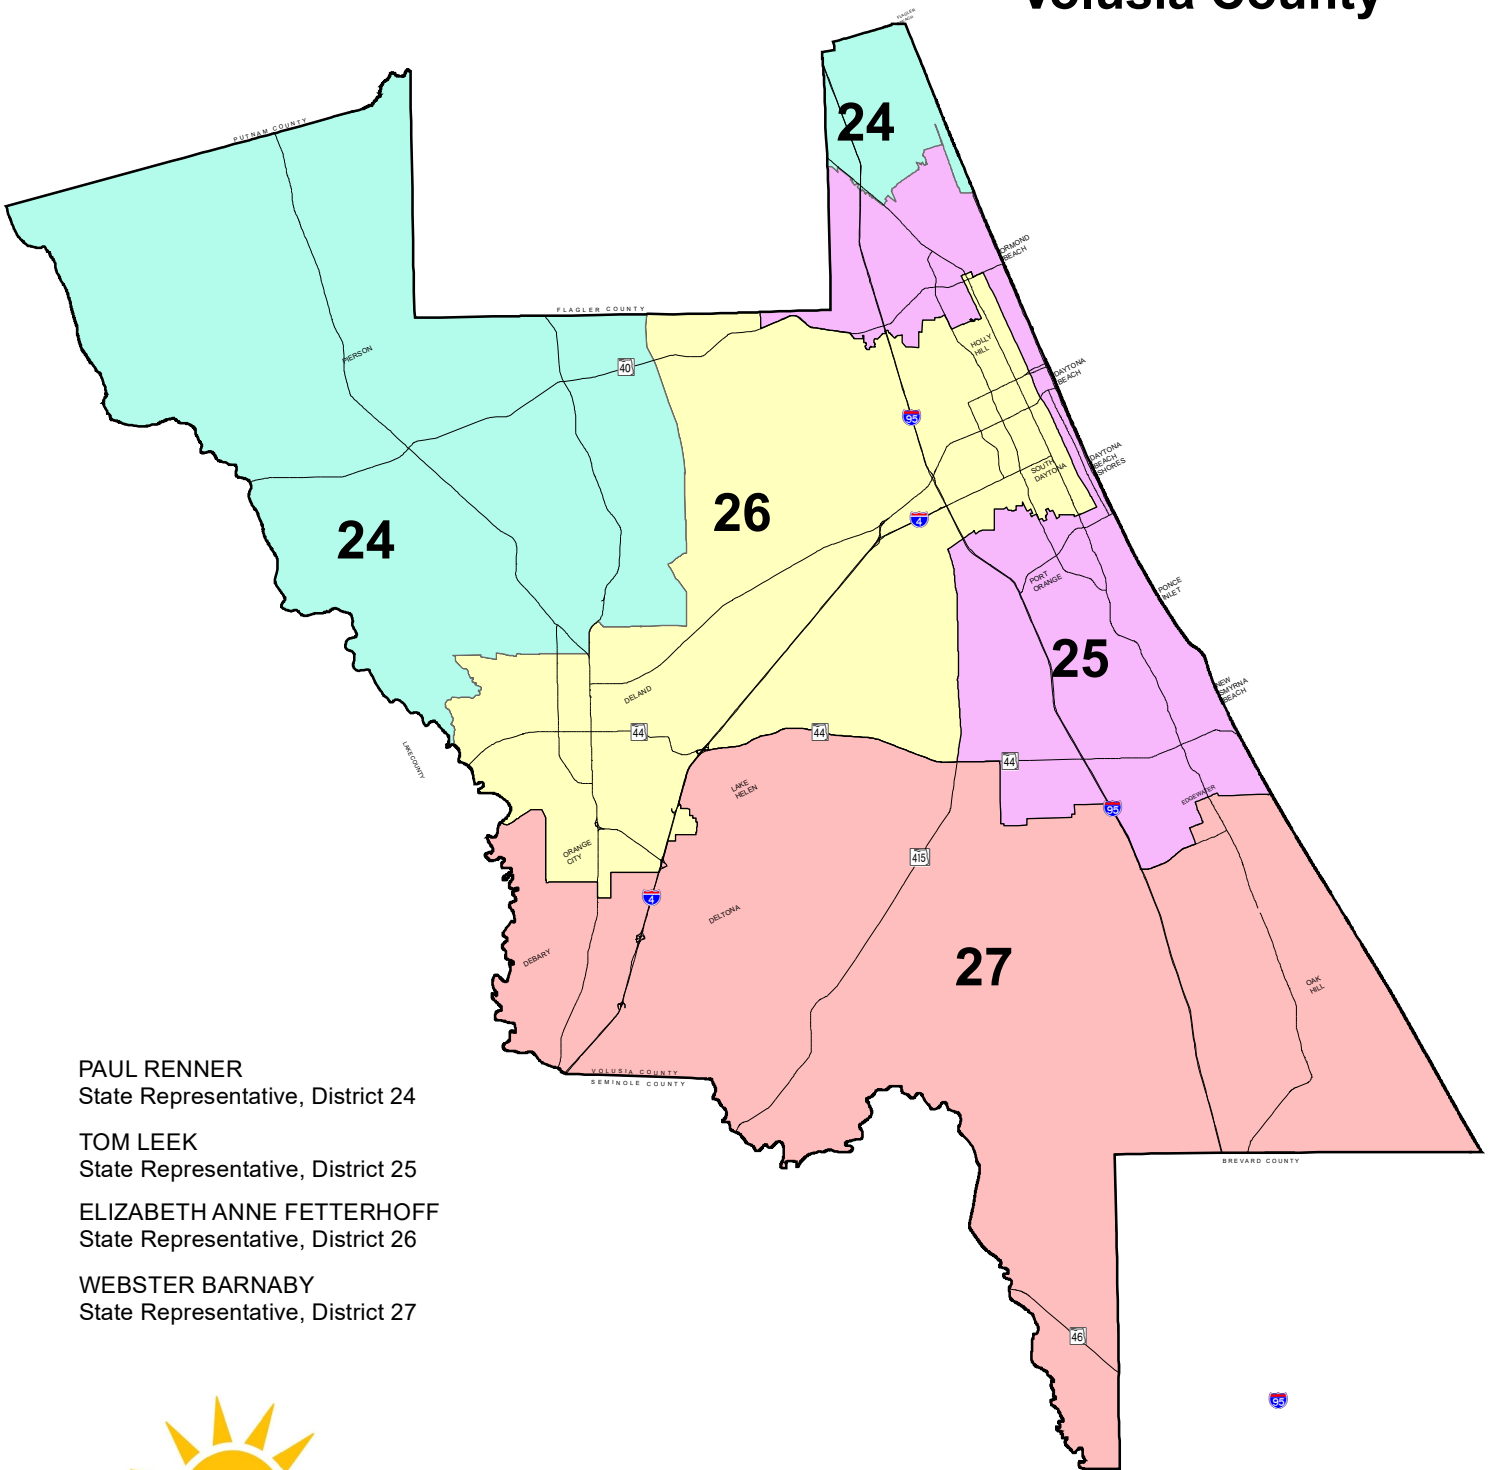

House Districts Volusia County

PAUL RENNER
State Representative, District 24

TOM LEEK
State Representative, District 25

ELIZABETH ANNE FETTERHOFF
State Representative, District 26

WEBSTER BARNABY
State Representative, District 27