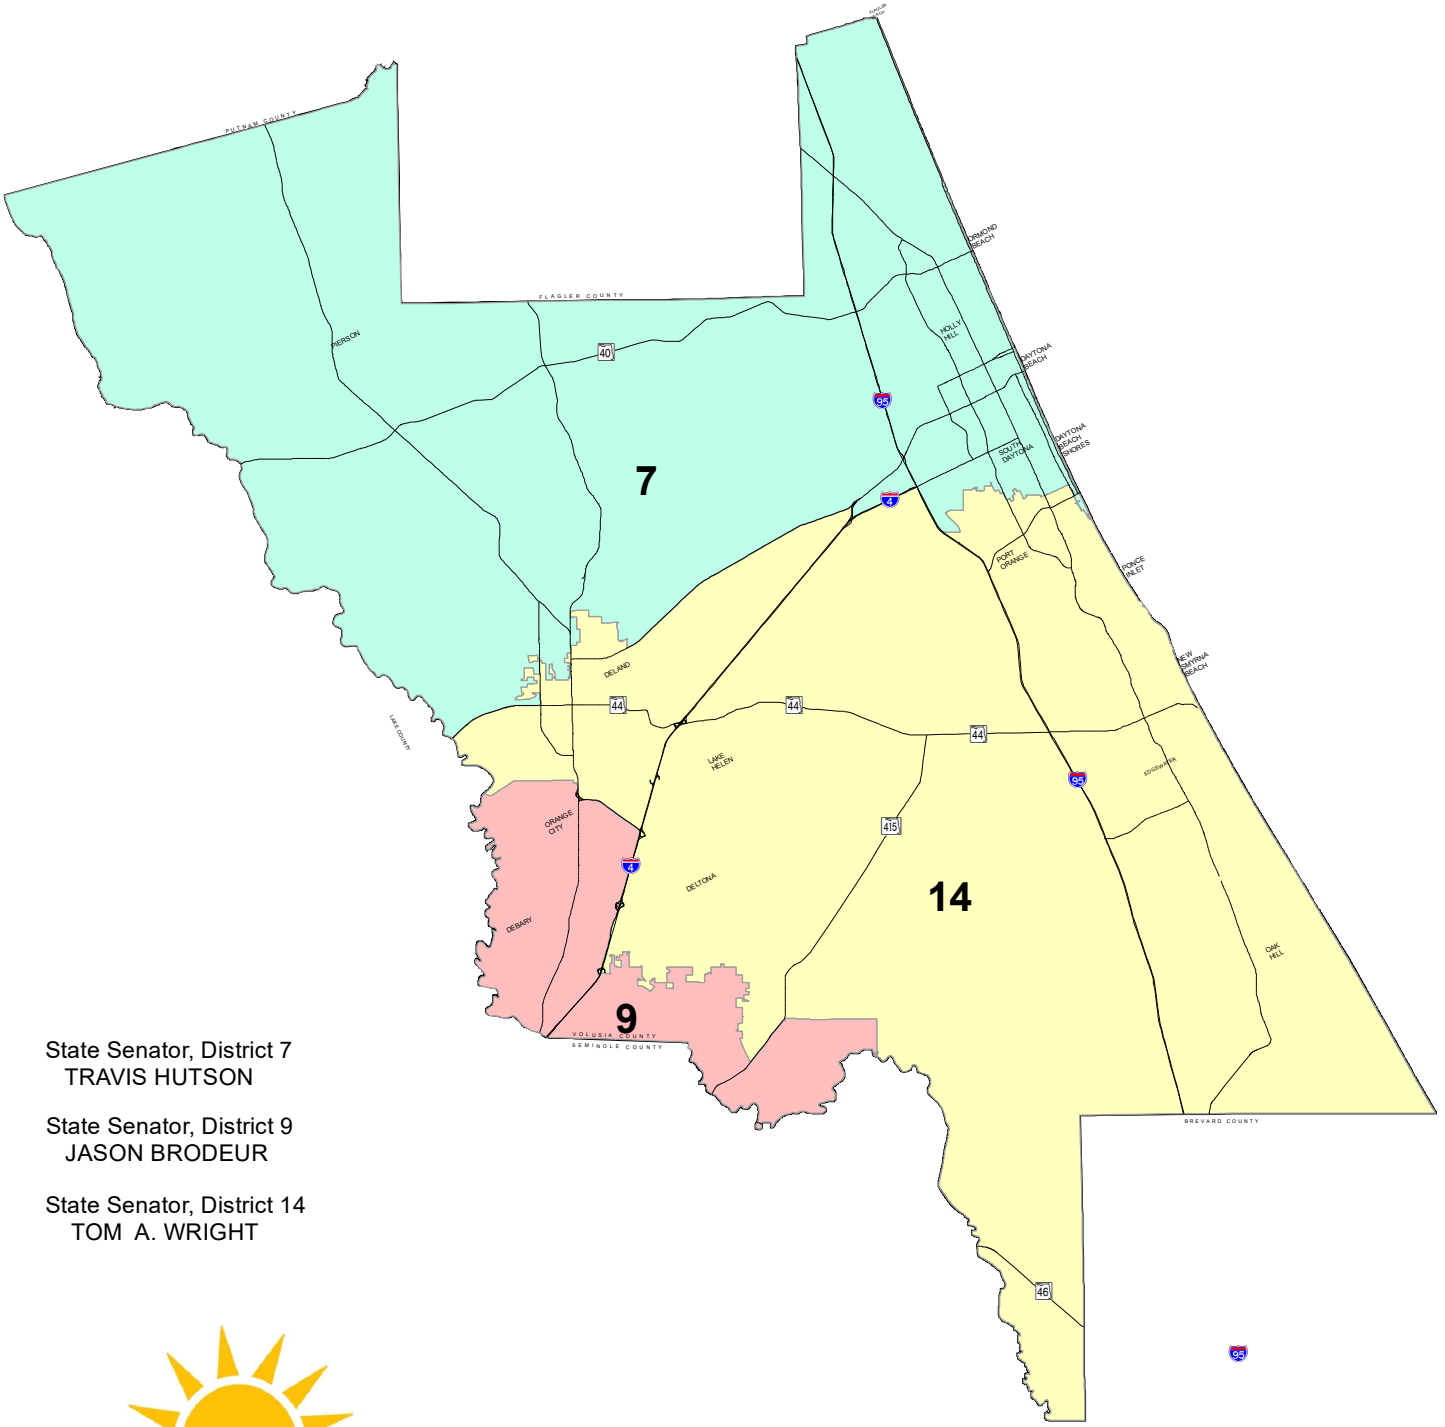

Senate Districts Volusia County

State Senator, District 7
TRAVIS HUTSON

State Senator, District 9
JASON BRODEUR

State Senator, District 14
TOM A. WRIGHT

PREPARED BY:
DEPARTMENT OF ELECTIONS
LISA LEWIS SUPERVISOR OF ELECTIONS
JAN, 2021